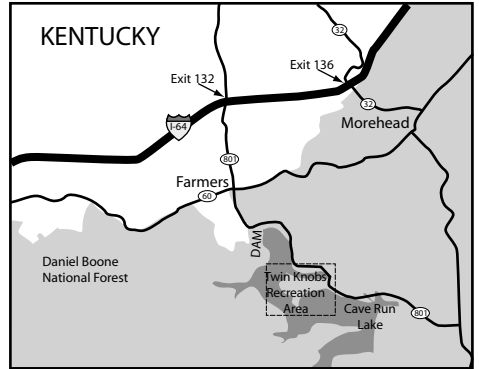

TWIN KNOBS RECREATION AREA

Cave Run Lake

To Morehead
Ranger District Office

Race Area

Boat Gunnel
Picnic Area

Scott
Creek
Marina

TWIN KNOBS RECREATION AREA

Twin Knobs
Entrance

Alfrey
Boat Ramp

Muskie
Bend

Tackers Alley

Parking	Bath House
Marina	Restroom
Boat Ramp	Amphitheater
Entrance	Hiking Trail
Picnic Area	Softball Field
Picnic Shelter	Volleyball Ct.
Camping	Beach
Group Camping	Dump Station

Cave Run Lake